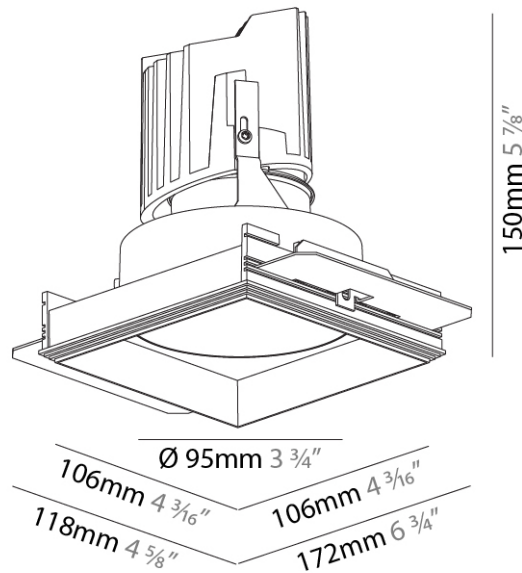

Fixture Material: Aluminum Die Cast
Cut-out Measurements: 120mm / 4 3/4" x 120mm / 4 3/4"
Upon Request: Unique Ceiling Thickness

ELECTRICAL

Lamp Type: LED (Zhaga Standard)
Input Wattage (W): 15.5
Total Output Wattage (W): 14.5
Dimming: Tri-Mode (Non-Dimming and Phase Dimming (120Vac only) and 0-10V Dimming)
Driver Included: No
Driver Location: Recessed Housing
Driver Type: Constant Current - Universal
Driver Class: Class 2
Housing: See components
Input Voltage (V): 120 - 277
Constant Current (MA): 500

LED

Number of LEDs: 1
Color Temperature (°K): 2700 / 3000 / 3500 / 4000
Max. Delivered Lumen (lm): 940 / 980 / 1029 / 1050
Nominal Lumen (lm): 1386 / 1438 / 1511 / 1542
CRI: >90 CRI
Efficiency (%): 87.9 / 88.4 / 87.9
Lamp Life (hrs): 50000
Upon Request: RGB-W Tunable White Special Color Temperature Special LED

OPTICAL

Reflector*: 20 / 40 / 60
Upon Request: Special Beam Angles

RATINGS AND CERTIFICATIONS

© 2024 Zaneen, Inc. 1-800-888-3382, F 416-247-9319, www.zaneen.com

Available for international specifications by adding "INT" at the end of the existing Model #. For assistance on 'custom' specifications, contact zteam@zaneen.com. In a constant effort to supply the best product, we reserve the right to change specifications or materials without notice. The most recent specification sheets are found at zaneen.com
IP rating: IP20